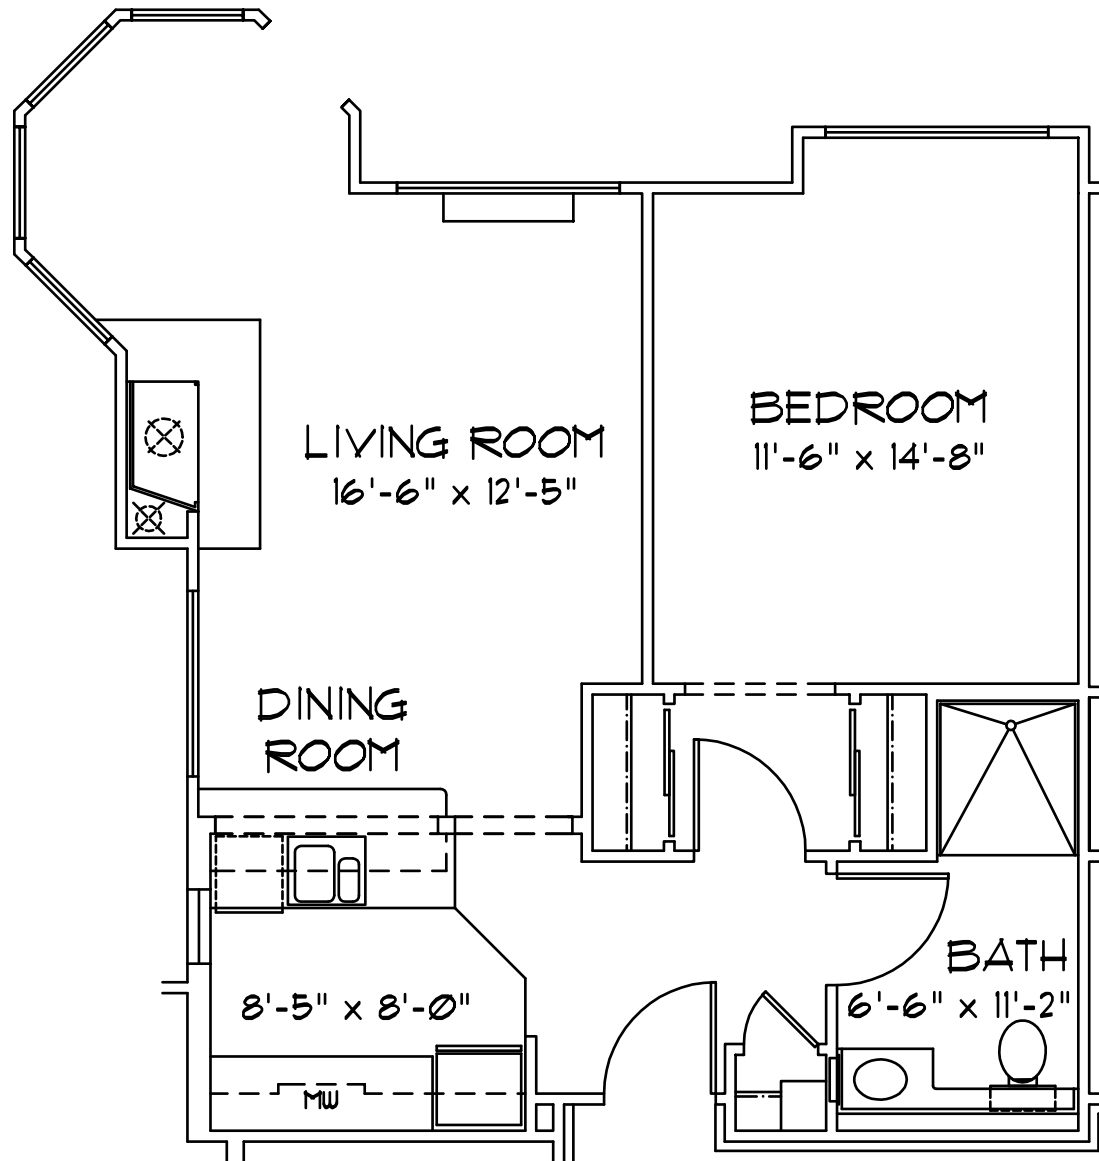

CARDINAL POINT

— Aegis *Signature* Living —

TIBURON

700 Sq. Ft.

3/16th = 1'-0"

All plans & dimensions are approximate.

Cardinal Point reserves the right to make changes without notice.